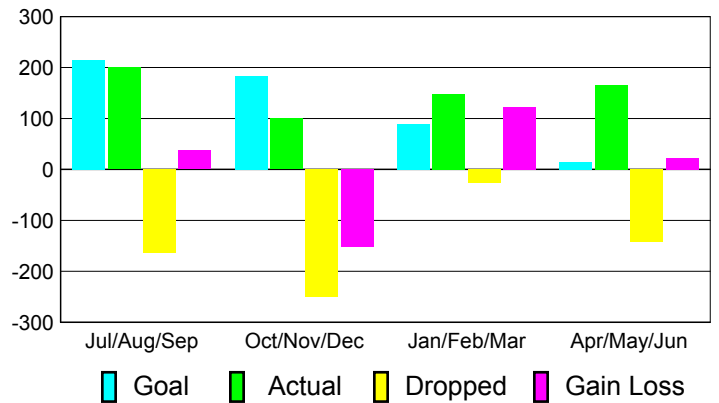

Membership Results 2010-2011

Goal, New, Dropped, Gain/Loss

Comparison of Membership Gain/Loss

Current Year Compared to the Previous Year