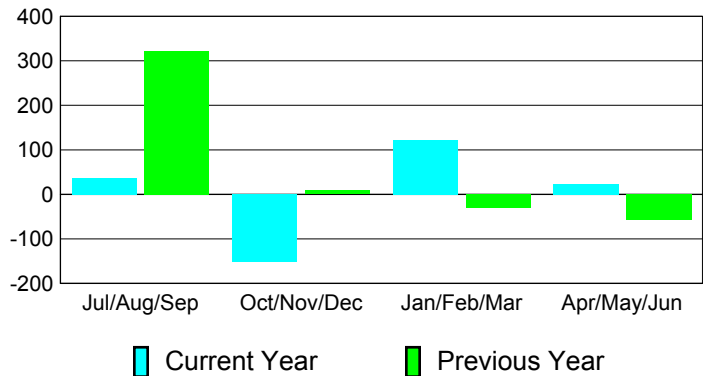

Membership Results
2010-2011

Membership
2009-2010

Month	Net Memb Goal	Actual New Memb	Actual Dropped Memb	Gain/Loss of Memb	Gain/Loss of Memb
Jul/Aug/Sep	214	200	-163	37	322
Oct/Nov/Dec	184	100	-251	-151	9
Jan/Feb/Mar	90	148	-26	122	-30
Apr/May/Jun	15	165	-142	23	-57
Totals	503	613	-582	31	244

Membership Results 2010-2011

Goal, New, Dropped, Gain/Loss

Comparison of Membership Gain/Loss

Current Year Compared to the Previous Year

Gender Comparison 2010-2011

Jul/Aug/Sep

Oct/Nov/Dec

Jan/Feb/Mar