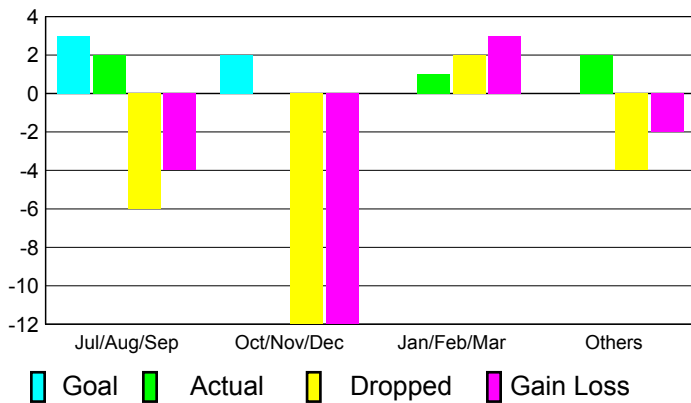

2010-2011 GMT Reports for District (or Undistricted) **District 322C1**

GMT: **SANGEETA JATIA**

Location: **INDIA**

GMT CA: **6**

CLUBS

Club Results
2010-2011

Clubs
2009-2010

Month	New Club Goal	Actual New Clubs	Actual Dropped Clubs	Gain/Loss of Clubs	Gain/Loss of Clubs
Jul/Aug/Sep	3	2	-6	-4	13
Oct/Nov/Dec	2	0	-12	-12	1
Jan/Feb/Mar	0	1	2	3	-2
Apr/May/Jun	0	2	-4	-2	2
Totals	5	5	-20	-15	14

Club Results 2010-2011

Goal, New, Dropped, Gain/Loss

Comparison of Club Gain/Loss

Current Year Compared to the Previous Year

YTD Status Quo Clubs 2010-2011

Status Quo Clubs Compared to Status Quo Members

MEMBERSHIP