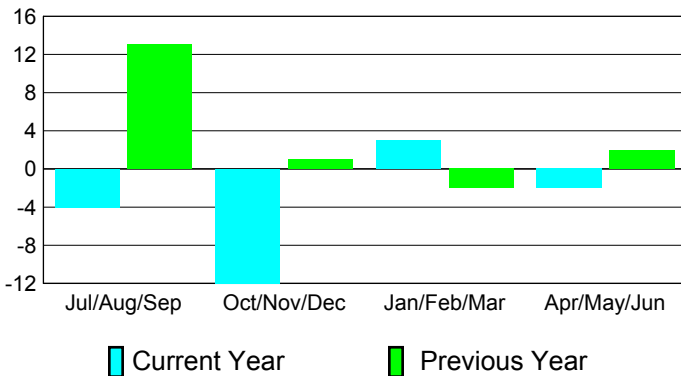

2010-2011 GMT Reports for District (or Undistricted) **District 322C1**

GMT: **SANGEETA JATIA**

Location: **INDIA**

GMT CA: **6**

CLUBS

Club Results
2010-2011

Clubs
2009-2010

Month	New Club Goal	Actual New Clubs	Actual Dropped Clubs	Gain/Loss of Clubs	Gain/Loss of Clubs
Jul/Aug/Sep	3	2	-6	-4	13
Oct/Nov/Dec	2	0	-12	-12	1
Jan/Feb/Mar	0	1	2	3	-2
Apr/May/Jun	0	2	-4	-2	2
Totals	5	5	-20	-15	14

Club Results 2010-2011

Goal, New, Dropped, Gain/Loss

Comparison of Club Gain/Loss

Current Year Compared to the Previous Year

YTD Status Quo Clubs 2010-2011

Status Quo Clubs Compared to Status Quo Members

MEMBERSHIP